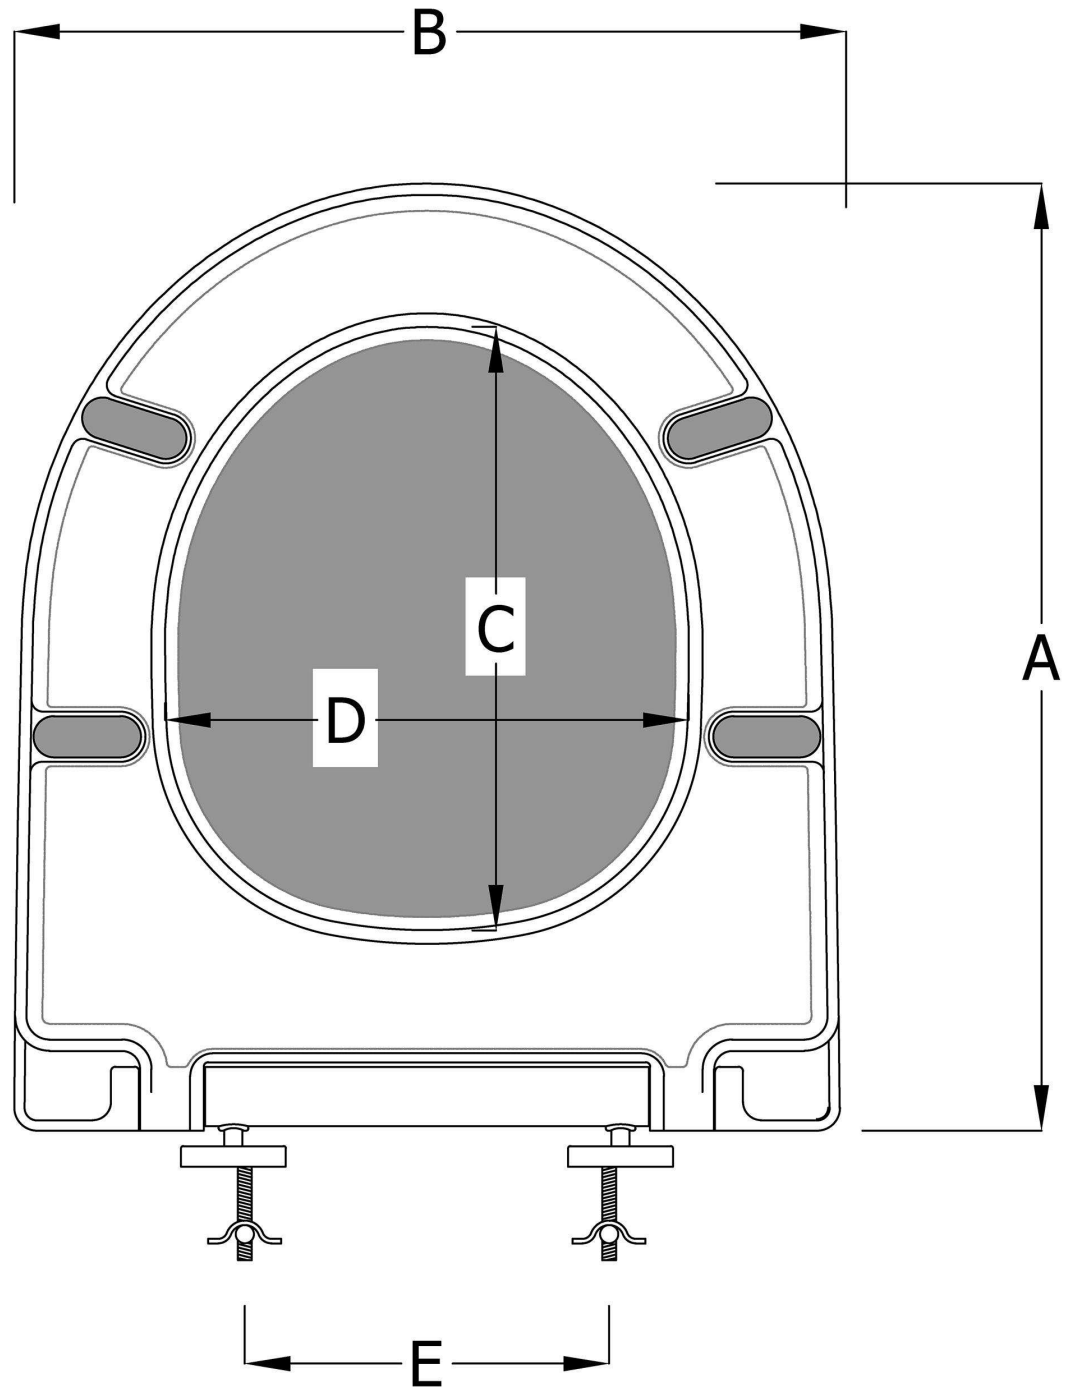

RAK FEELING UREA
SOFT CLOSE-MATT RTSC 3901500

A	B	C	D	E
416mm	363mm	265mm	212mm	160mm